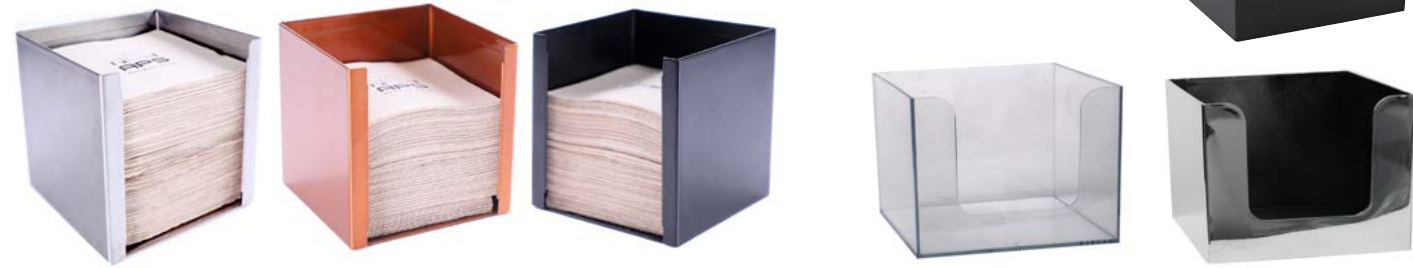

Napkin Holder
14 x 14 x 10cm
clear # **00380-CLR**
black # **00380-BLK**
chrome optic # **00380-CHR**

Copper, black powder or stainless steel

Napkin Holder
for Napkin # 01987-XXX
stainless steel | 11 x 11 x 11cm
stainless steel # **02421**
with copper plating # **02421-COP**
with black powder coating # **02421-BLK**