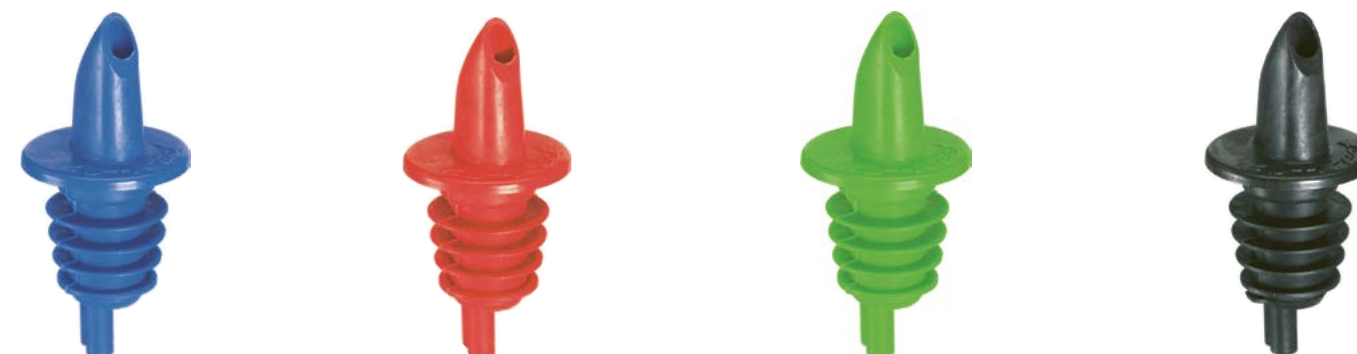

Free Pourer blue | 12/bag # 00007   Free Pourer red | 12/bag # 00004   Free Pourer neon green | 12/bag # 00005   Free Pourer black | 12/bag # 00006