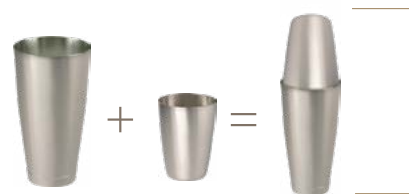

Double Tin Shaker
600ml | Ø 9,4cm | H 28,5cm
00271