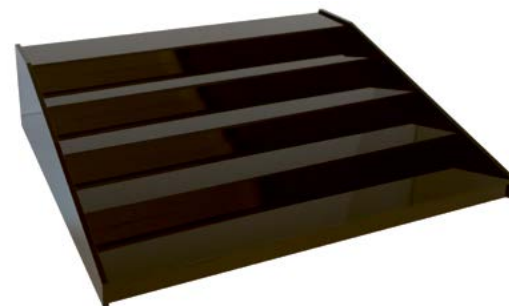

### SMALL

LED  
6cm | acrylic | 50 x 10 x 6cm  
# 01147-LED

WITHOUT LED  
6cm | acrylic | 50 x 10 x 6cm  
# 01147

Bottle Stair  
acrylic | 3 steps | 50 x 30 x 15cm  
# 00127-BLK

Bottle Stair  
acrylic | 3 steps | 50 x 30 x 15cm  
# 00127  
# 00127-LED